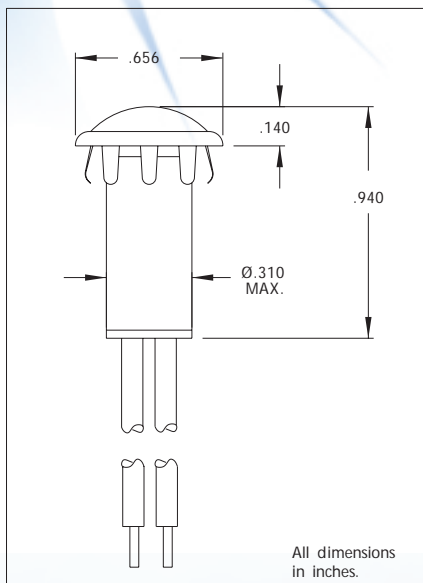

**2990P Series Non-Relampable Incandescent Indicator Lights**

**DESCRIPTION AND FEATURES**

Mounting: Ø.500 MIN.

Wire Leads: No.24 AWG 4.40/4.80 long, stripped .430/.570

Lens: Polycarbonate

Bezel: Mirror finish chrome plated steel

Lens Color	Incandescent	
	Model No. (12V)	Model No. (28V)
Red	2990P1-12V	2990P1-28V
Amber	2990P3-12V	2990P3-28V
White	2990P4-12V	2990P4-28V
Green	2990P5-12V	2990P5-28V
Blue	2990P6-12V	2990P6-28V
Lamp used	#2162	#2187
Lead color	Yellow	Purple
Mounting	Plug-button bezel	