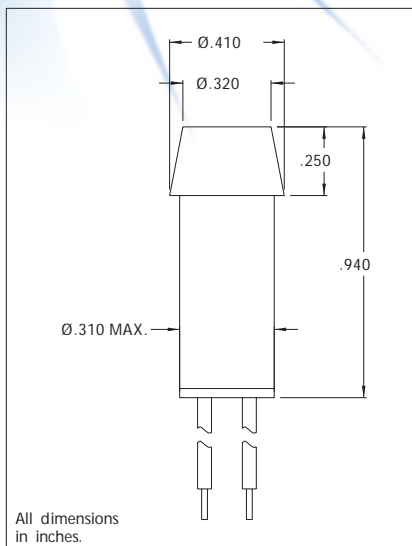

2990D Series Non-Relampable Incandescent Indicator Lights

DESCRIPTION AND FEATURES

Mounting: Ø.310 MIN., supplied with push-on speednut SN1287.

Wire Leads: No.22 AWG (105°C) 4.40/4.80 long, stripped .430/.570

Lens: Polycarbonate

Lens Color	Incandescent		
	Model No. (6V)	Model No. (12V)	Model No. (28V)
Red	2990D1-6V	2990D1-12V	2990D1-28V
Amber	2990D3-6V	2990D3-12V	2990D3-28V
White	2990D4-6V	2990D4-12V	2990D4-28V
Green	2990D5-6V	2990D5-12V	2990D5-28V
Blue	2990D6-6V	2990D6-12V	2990D6-28V
Lamp used	#2112	#2162	#2187
Lead color	White	Yellow	Purple
Mounting	Supplied with push-on speednut SN1287		